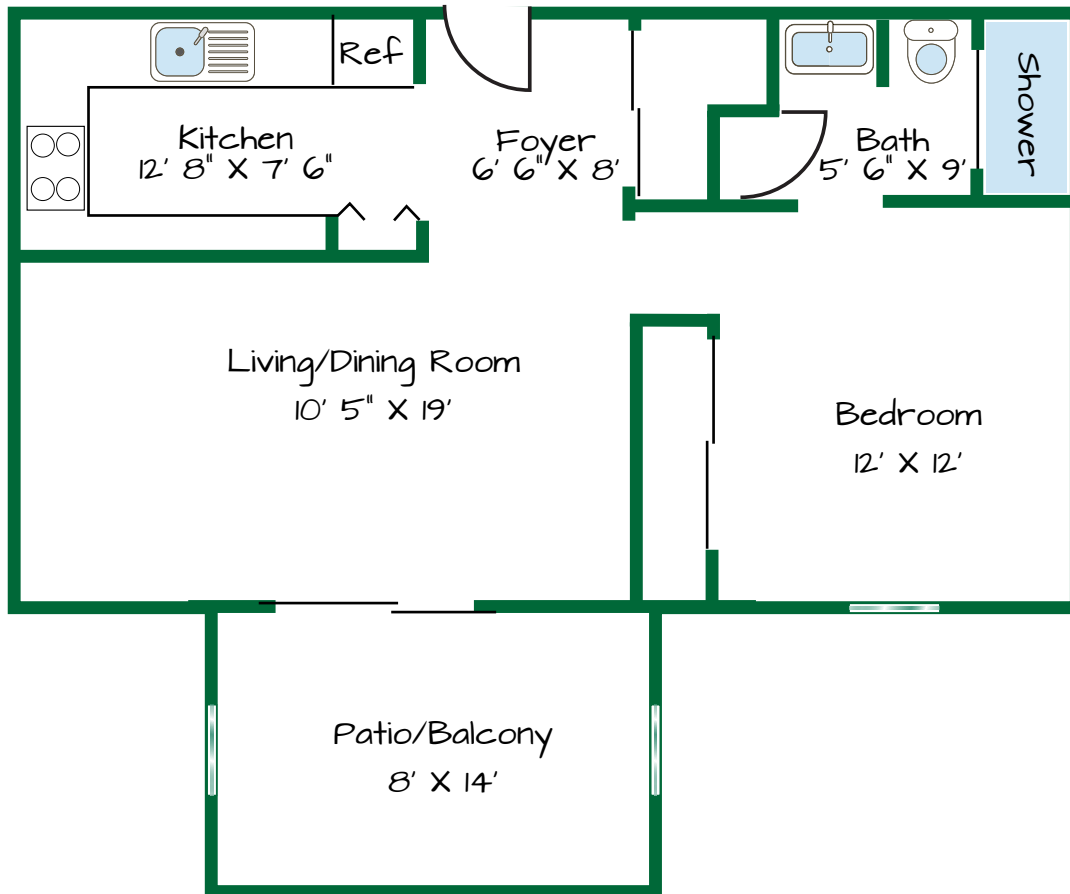

# Magnolia Manor on the Coast ASSISTED/CATERED/INDEPENDENT LIVING ONE BEDROOM APARTMENT FLOOR PLAN

594 Square Feet  
(Excluding Patio/Balcony)

141 Timber Trail Richmond Hill, GA 31324  
(912) 266-8850 • Main Office (912) 756-4300