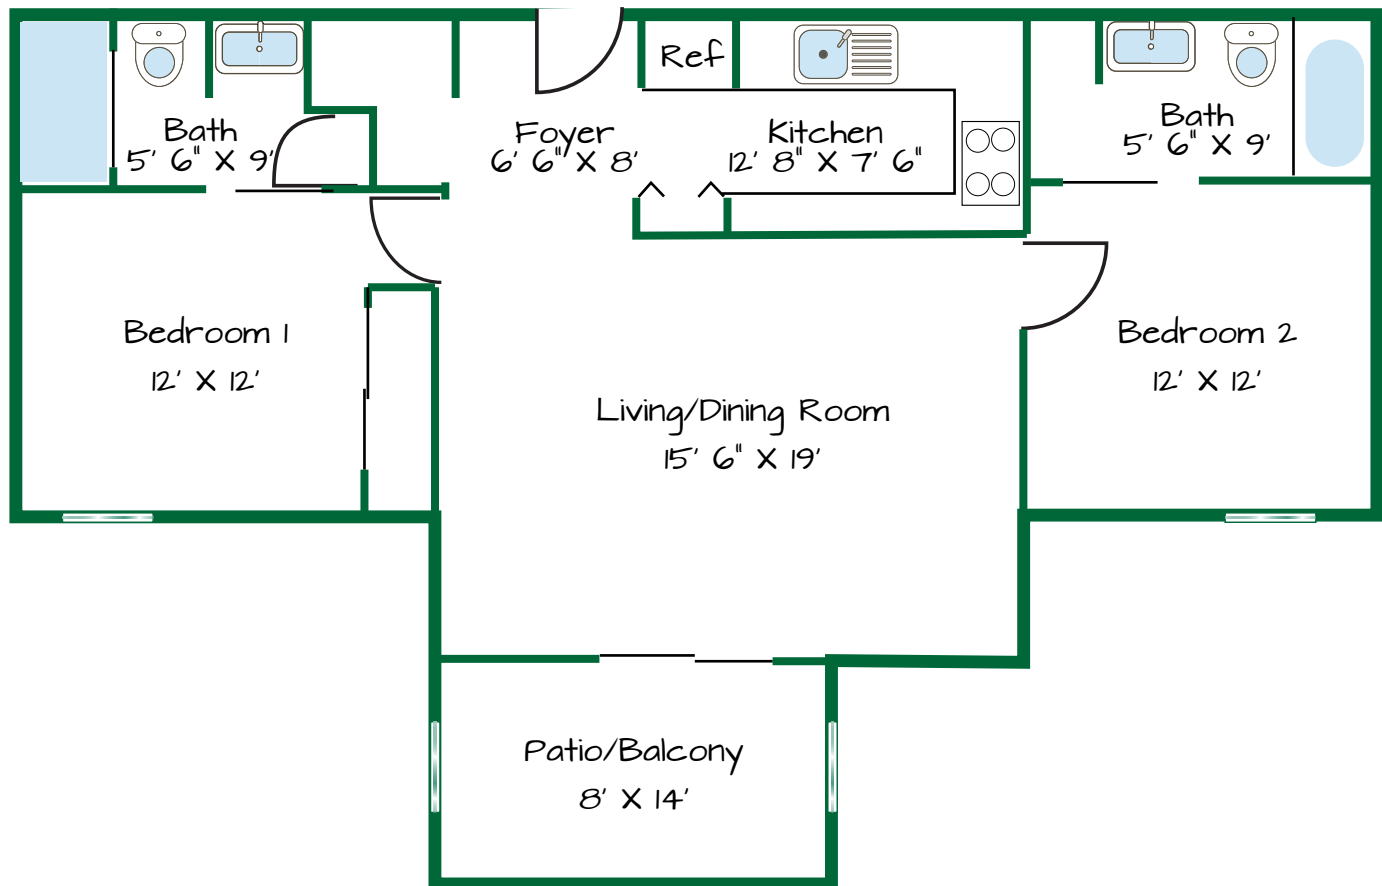

# Magnolia Manor on the Coast ASSISTED/CATERED/INDEPENDENT LIVING TWO BEDROOM APARTMENT FLOOR PLAN

905 Square Feet  
(Excluding Patio/Balcony)

141 Timber Trail Richmond Hill, GA 31324  
(912) 266-8850 • Main Office (912) 756-4300